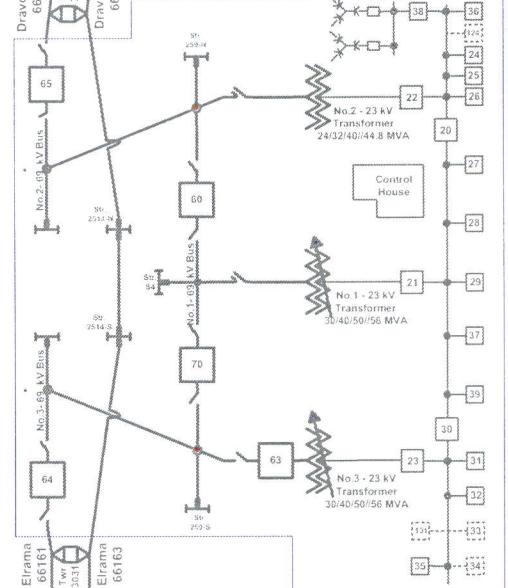

Duquesne Light Attachment 10a One-line Diagram of Existing Circuits Z-73 & 66162

West Mifflin Substation

Wilson Substation

USX Clairton Substation

Elrama Substation