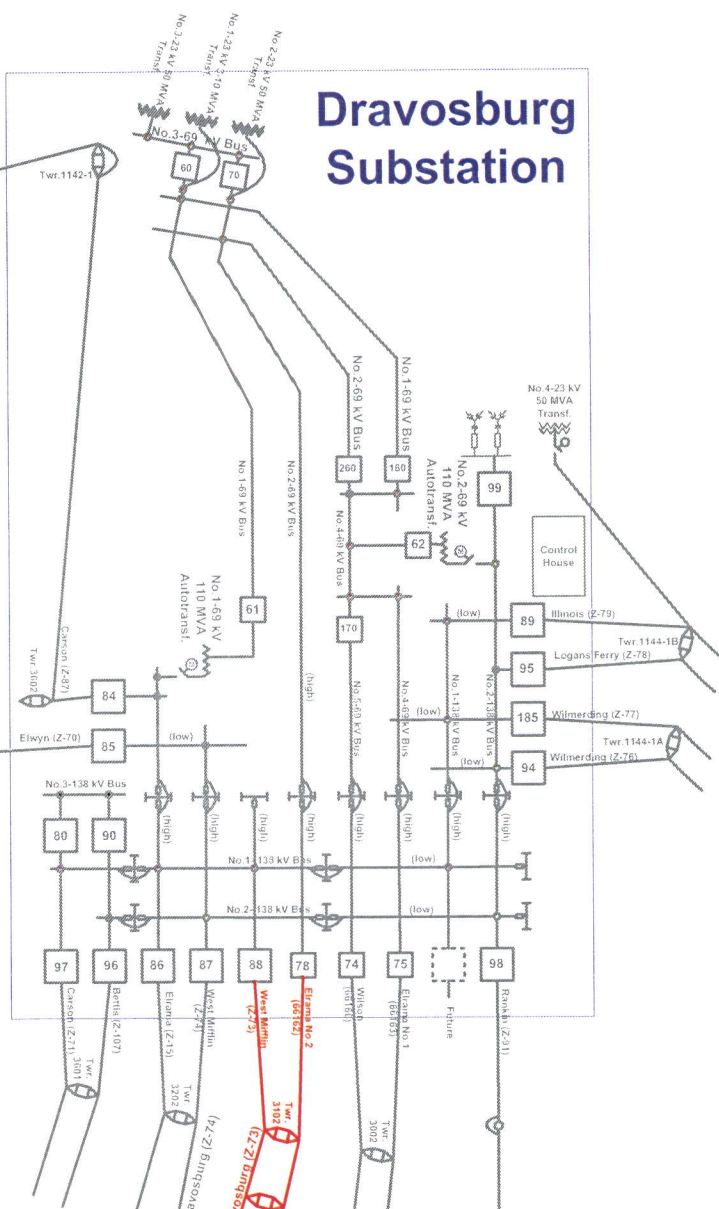

Duquesne Light Attachment 10a One-line Diagram of Existing Circuits Z-73 & 66162

West Mifflin Substation

Wilson Substation

USX Clairton Substation

Elrama Substation