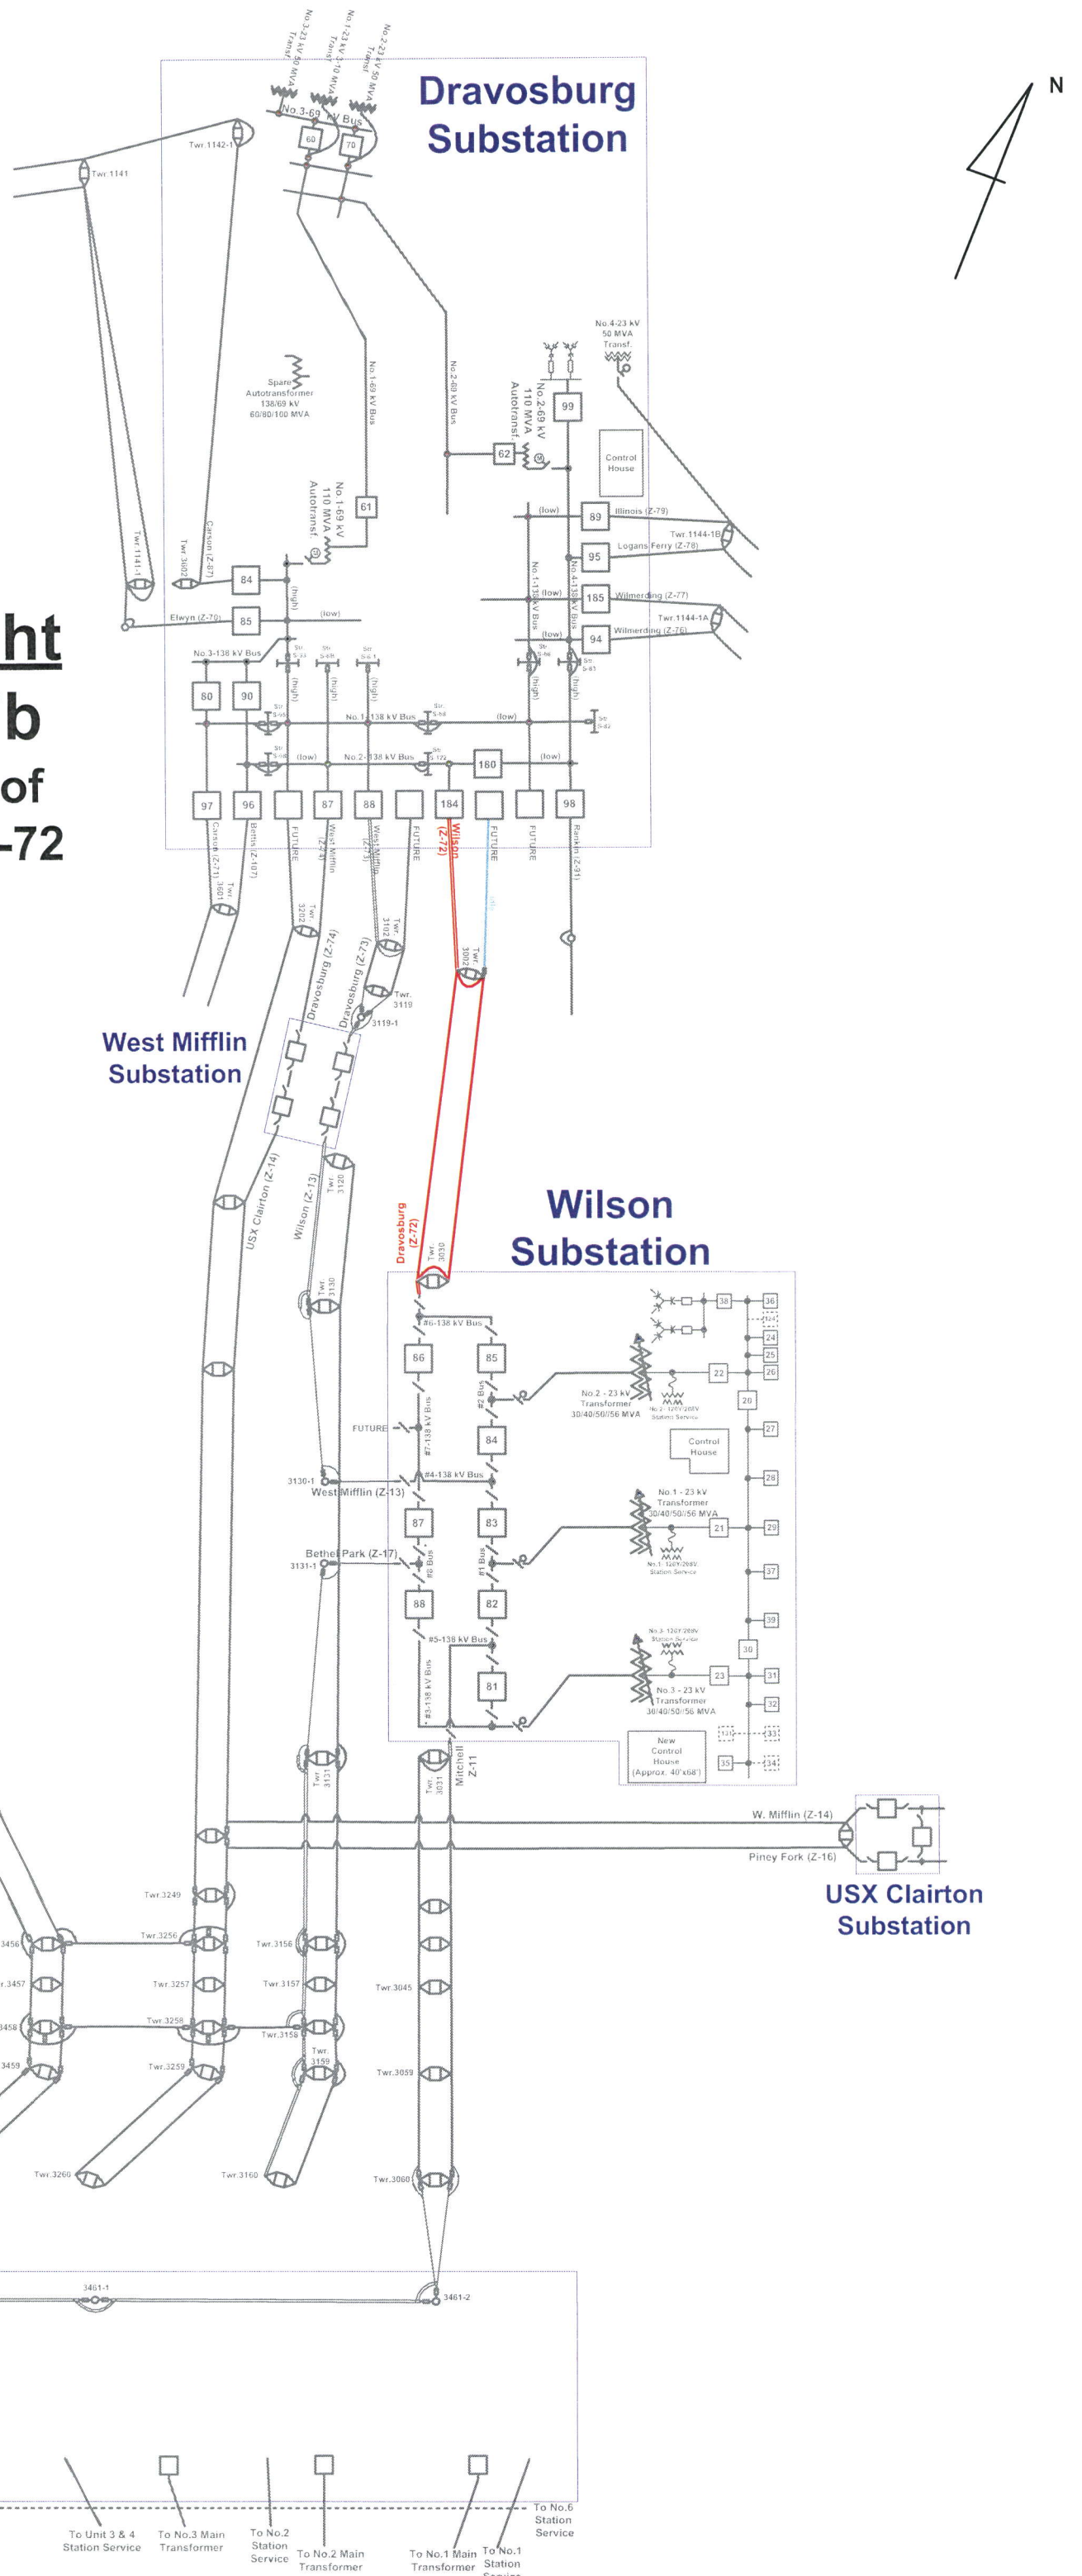

Duquesne Light Attachment 7b One-line Diagram of Proposed Circuit Z-72

Elrama Substation