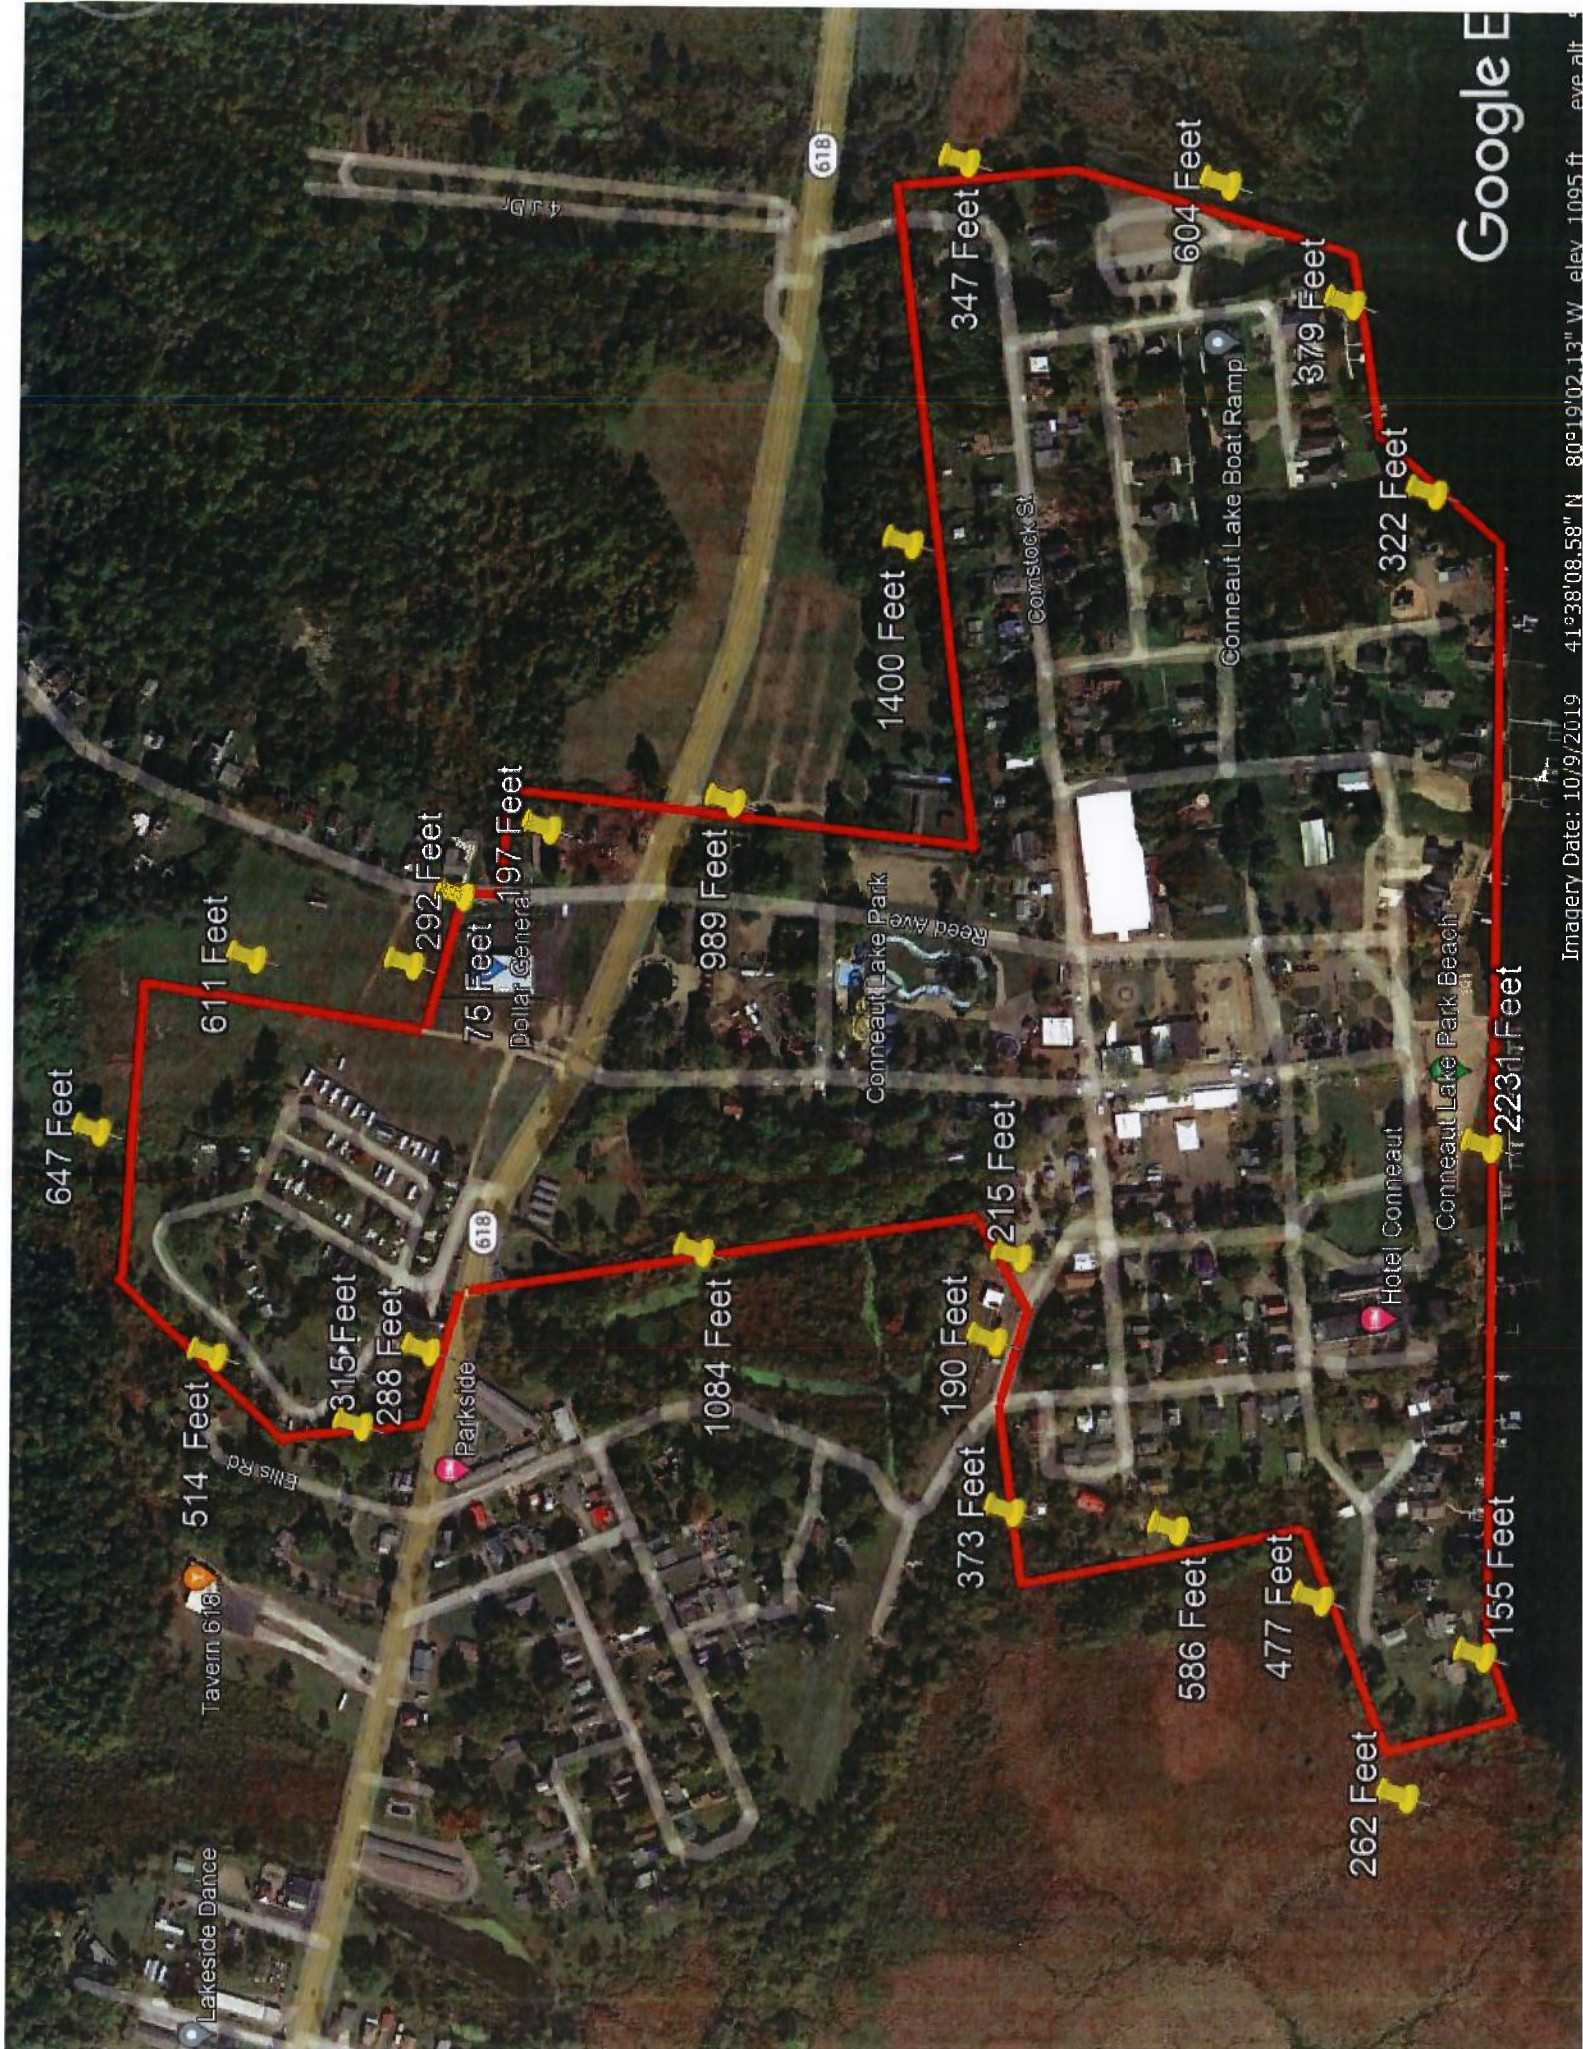

# Exhibit A-2

647 Feet

514 Feet

611 Feet

315 Feet

288 Feet

729 Feet

75 Feet

197 Feet

1084 Feet

989 Feet

1400 Feet

373 Feet

190 Feet

215 Feet

347 Feet

586 Feet

477 Feet

604 Feet

379 Feet

262 Feet

322 Feet

155 Feet

2231 Feet

Conneaut Lake Boat Ramp

Hotel Conneaut

Conneaut Lake Park Beach

Google E

Imagery Date: 10/9/2019 41°38'08.58" N 80°19'02.13" W elev. 1095 ft