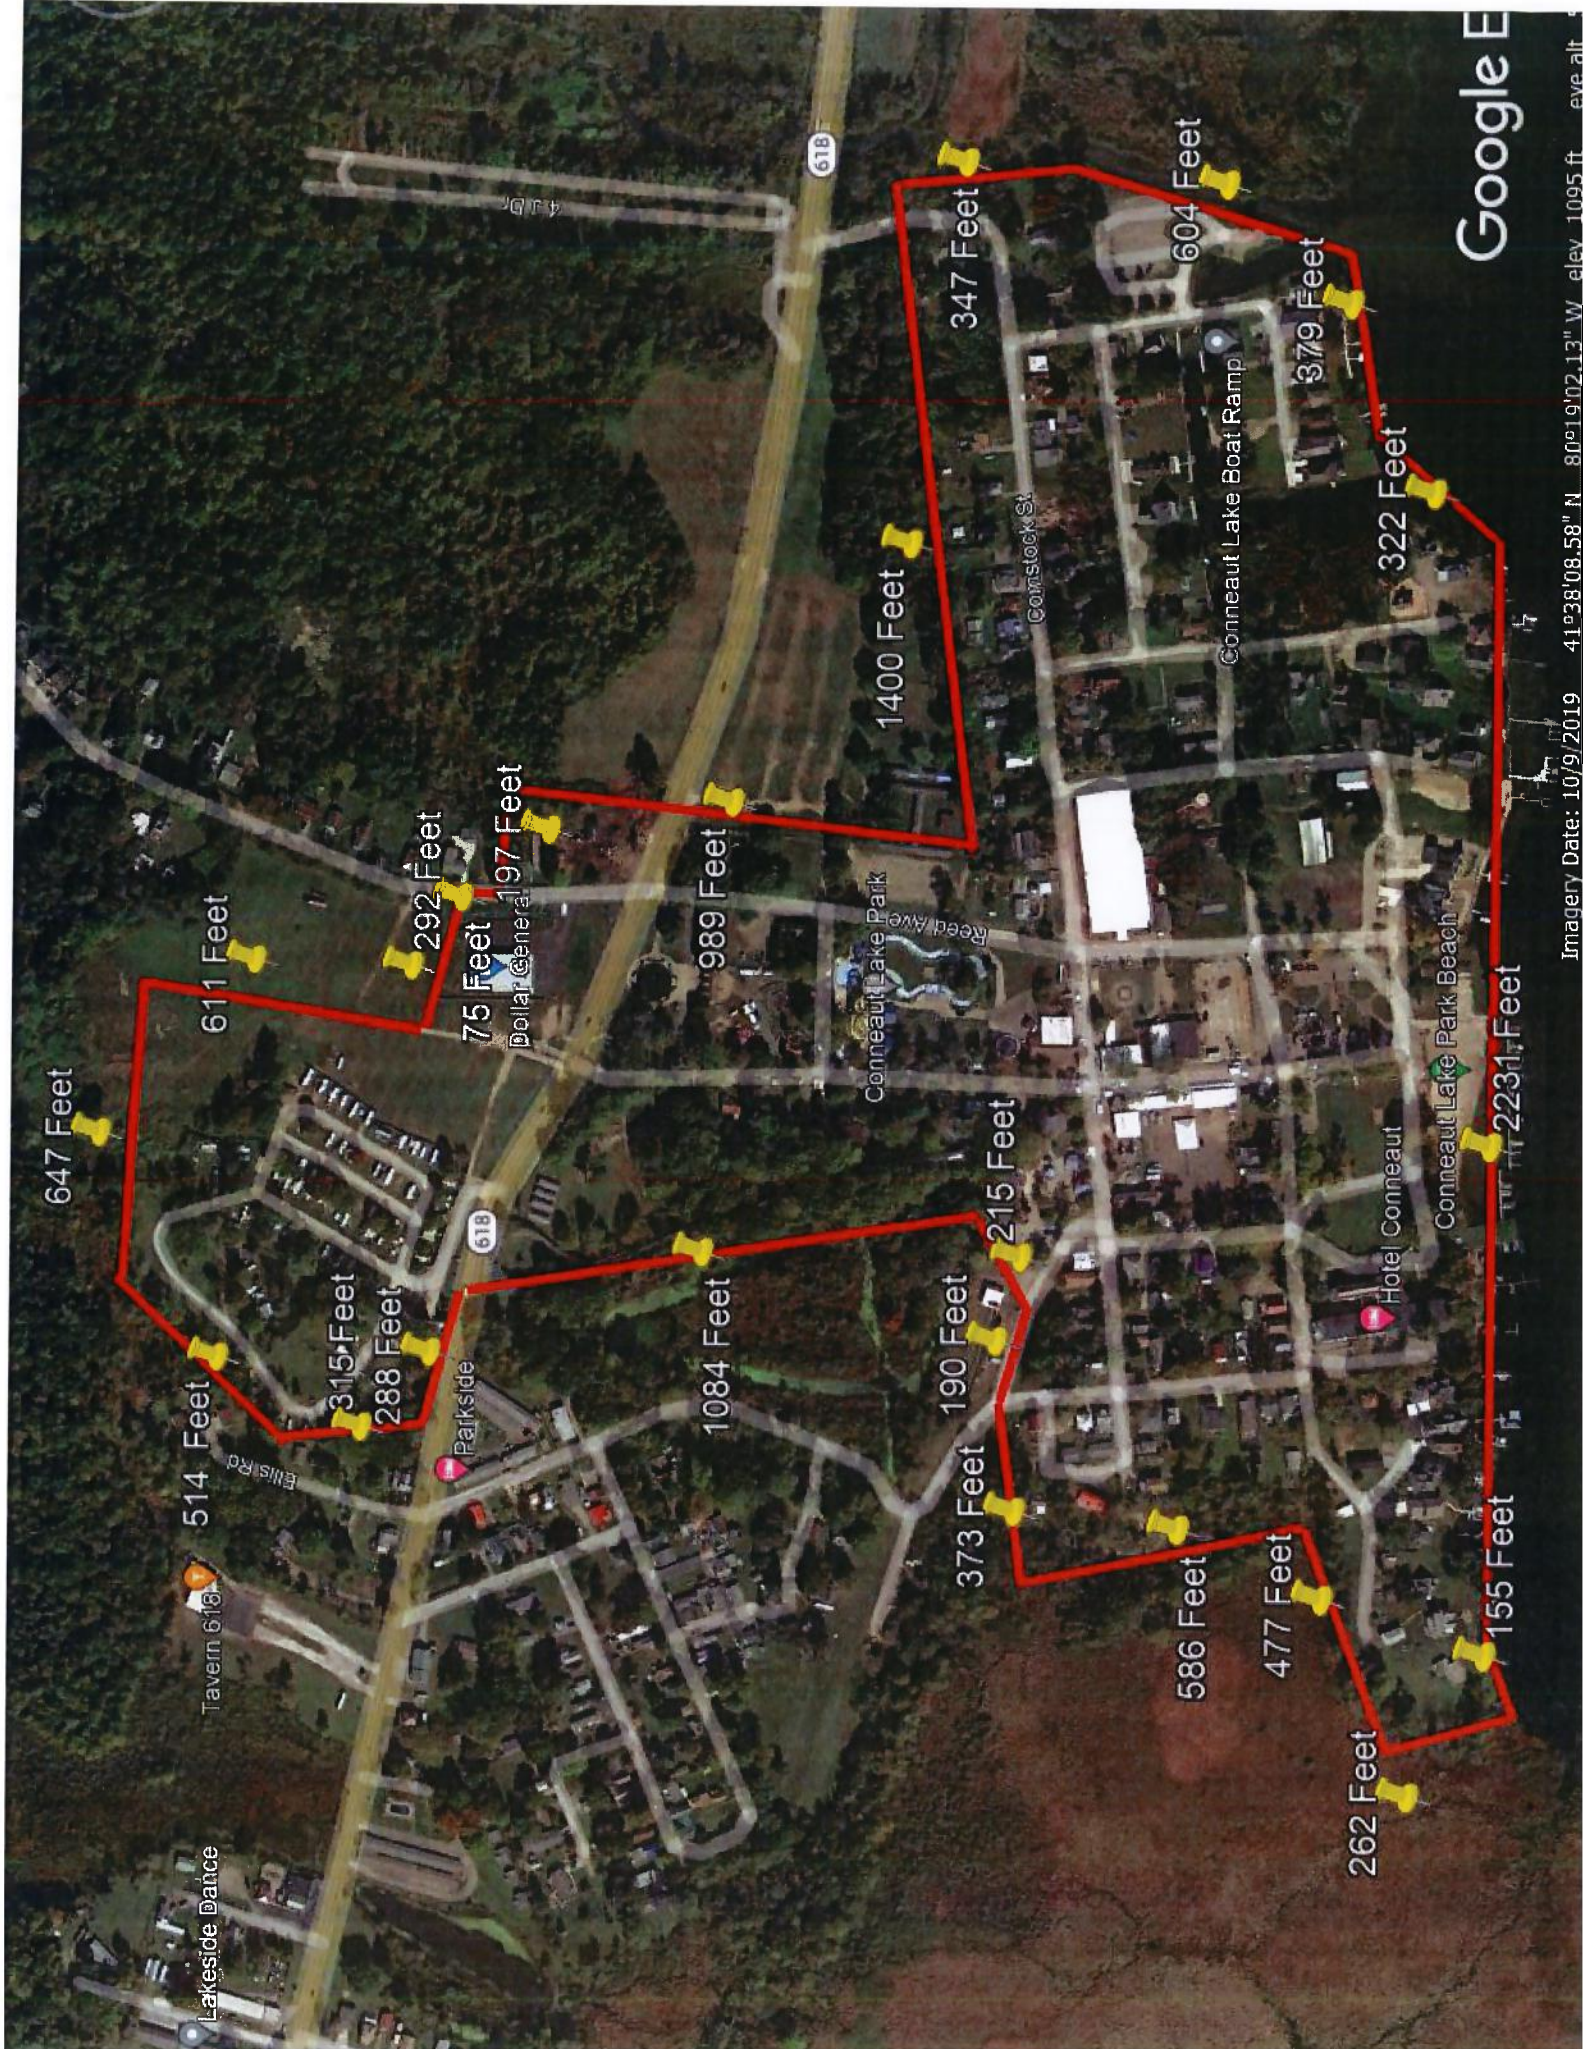

Exhibit B-3

647 Feet

514 Feet

611 Feet

315 Feet

288 Feet

292 Feet

75 Feet

197 Feet

1084 Feet

989 Feet

1400 Feet

373 Feet

190 Feet

215 Feet

347 Feet

586 Feet

477 Feet

262 Feet

2231 Feet

322 Feet

379 Feet

604 Feet

Lakeside Dance

Conneaut Lake Boat Ramp

Hotel Conneaut

Conneaut Lake Park Beach

Google E

Imagery Date: 10/9/2019 41°38'08.58" N 80°19'02.13" W elev. 1095 ft