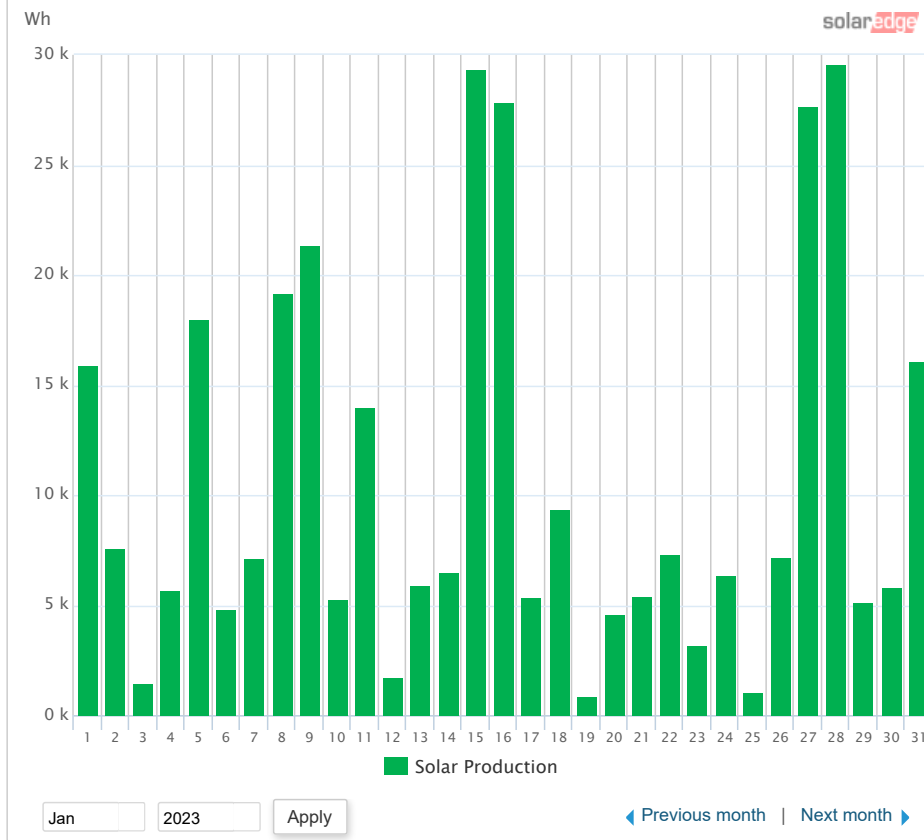

Power and Energy

Day Week **Month** Billing Cycle Year

01/01/2023 - 01/31/2023

System Production: **327.55 kWh**