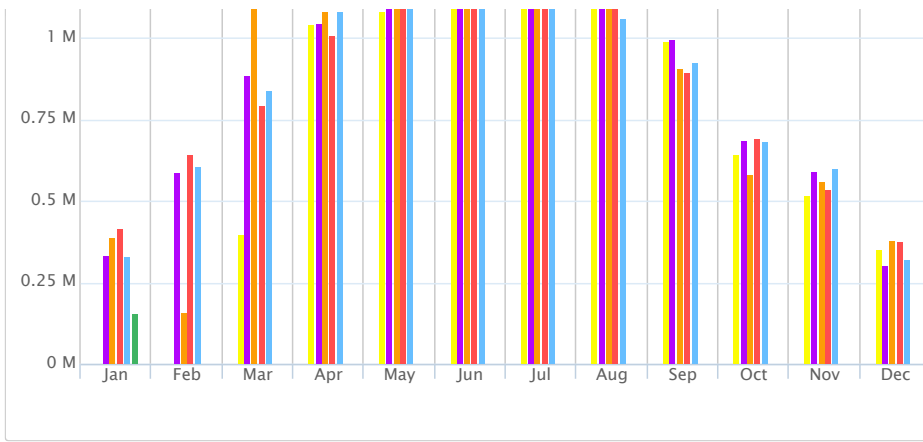

30% Chance of Light Rain
 37.58 °F
 Feels like 37.58 °F
 Wind ESE 0 MPH
 Humidity 94 %
 Sunrise at 07:24
 Sunset at 17:14

Wednesday	Thursday	Friday
44.6 - 46.4 °F Rain	39.2 - 50 °F Rain	37.4 - 44.6 °F Cloudy

Environmental Benefits

CO2 Emission Saved 77,636.83 lb
Equivalent Trees Planted 586.62

Comparative Energy

Home judy Taptich

Choose a site (insert at least 3 letters to search):

Taptich, Judy

Current Power 358.4 W	Energy today 202 Wh	Energy this month 156.1 kWh	Lifetime energy 50.14 MWh
---------------------------------	-------------------------------	---------------------------------------	-------------------------------------