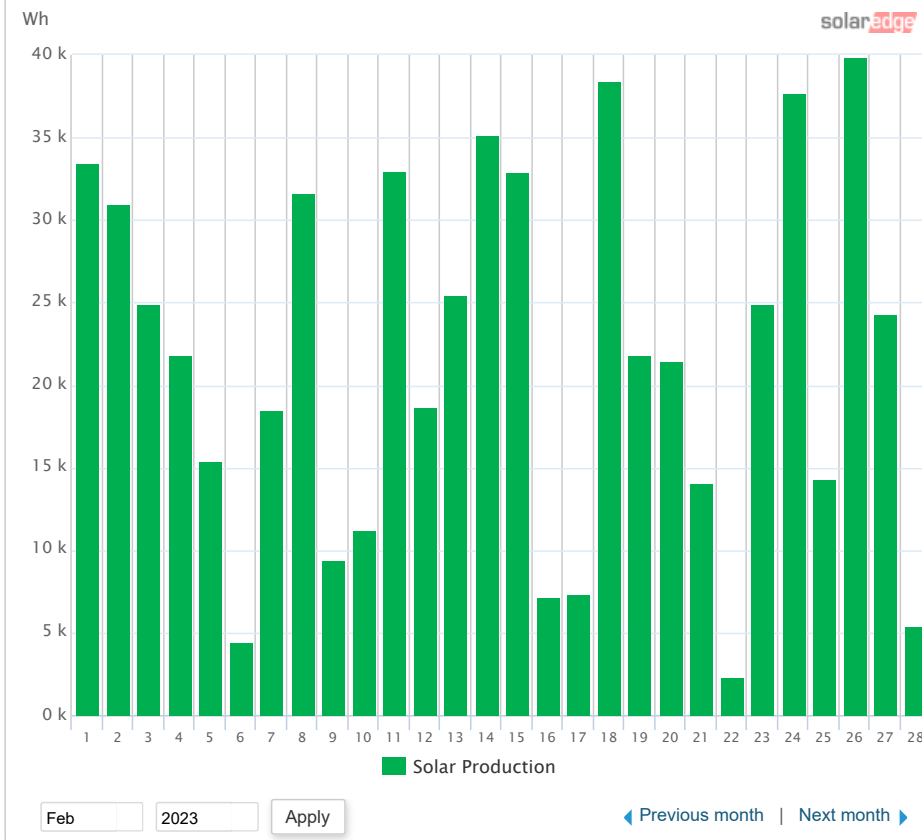

Power and Energy

Day Week **Month** Billing Cycle Year

02/01/2023 - 02/28/2023

System Production: **606.9 kWh**

ID	1038728
Name	Taptich, Judy
Address	White Hall Road 669, Danville, Pennsylvania, United...
Installed	03/19/2019
Last Updated	01/25/2024 08:42
Peak Power	9 kWp