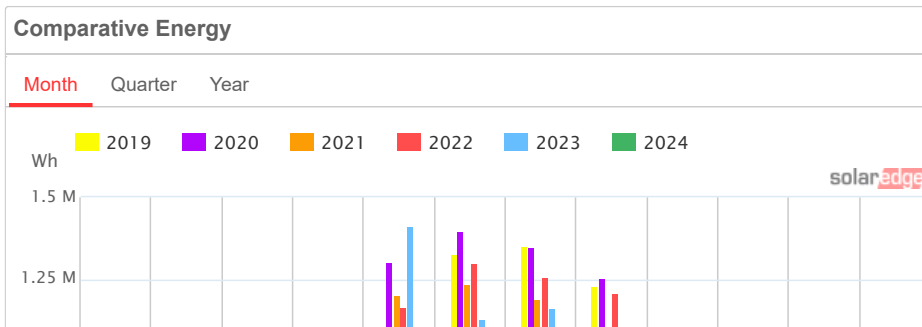

Complainant Late-filed Exhibit 3