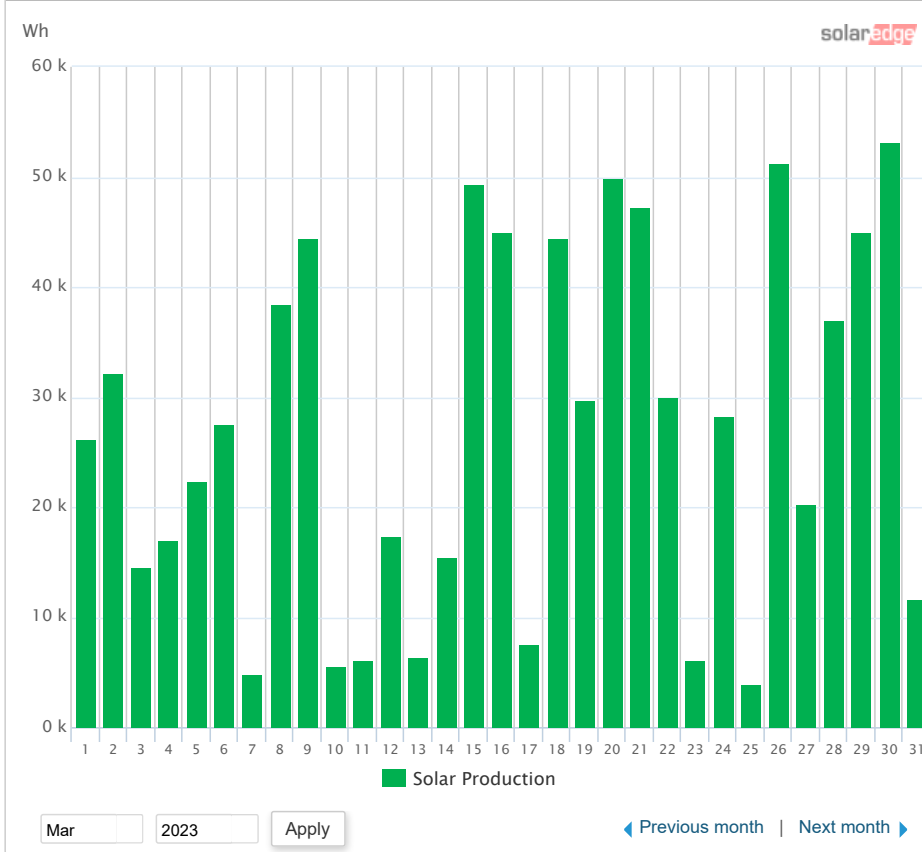

30% Chance of Light Rain
37.58 °F
Feels like 37.58 °F
Wind ESE 0 MPH
Humidity 94 %
Sunrise at 07:24
Sunset at 17:14

Wednesday	Thursday	Friday
44.6 - 46.4 °F Rain	39.2 - 50 °F Rain	37.4 - 44.6 °F Cloudy

Environmental Benefits

CO2 Emission Saved
77,636.83 lb

Equivalent Trees Planted
586.62