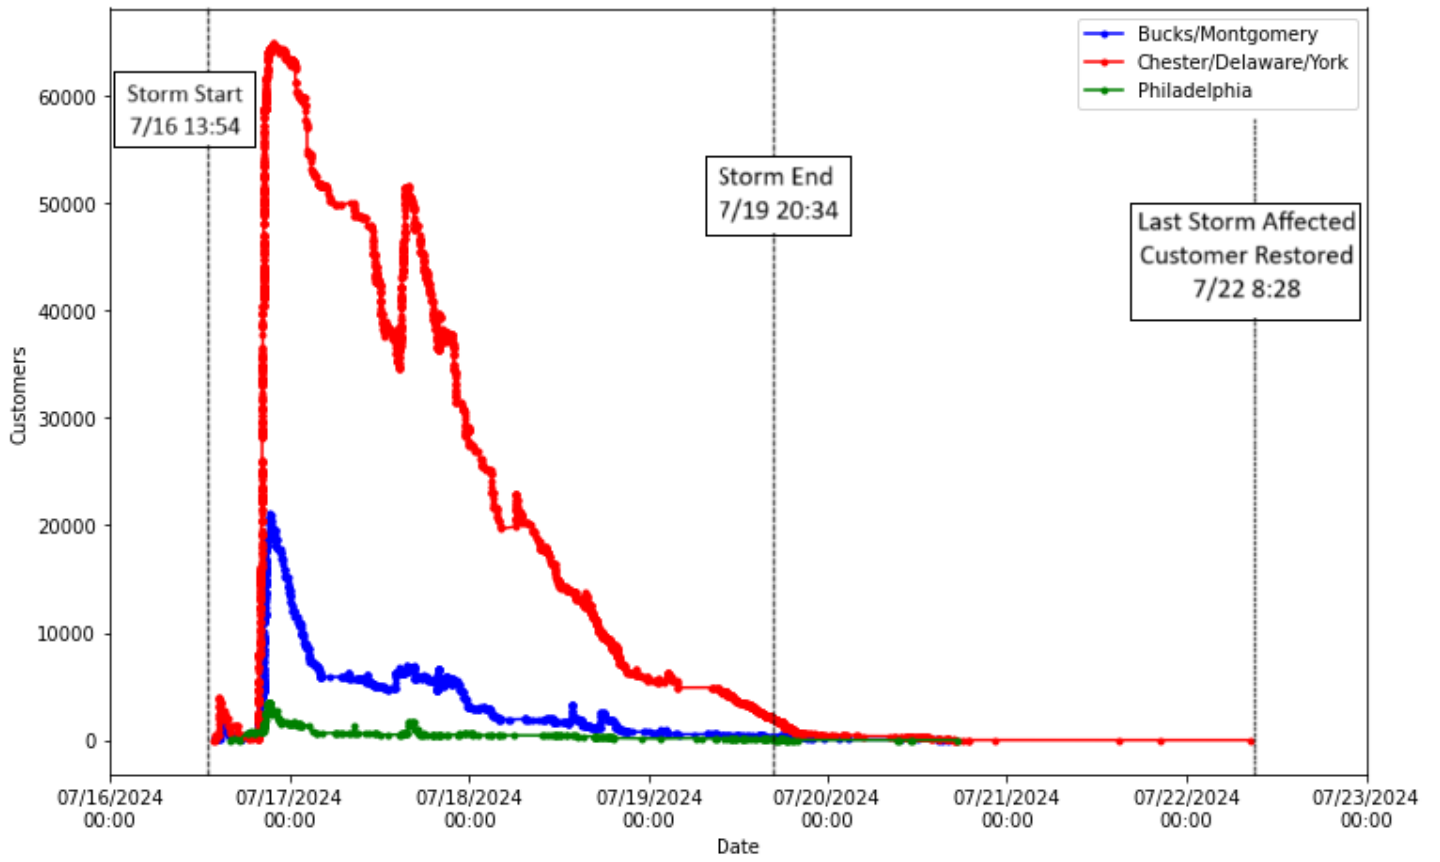

Outage Case	Approximate Geographic Location (County)	Total Number of Customers Affected	Duration of the Outage (min)	Initial Date and Time of the Outage	Restoration Date and Time
1	Bucks	6	594	07/16/2024 03:20 PM	07/17/2024 01:14 AM
2	Bucks	22	413	07/16/2024 06:40 PM	07/17/2024 01:33 AM
3	Bucks	3	411	07/16/2024 06:42 PM	07/17/2024 01:33 AM
4	Bucks	1	2592	07/16/2024 06:51 PM	07/18/2024 02:03 PM
5	Bucks	7	4222	07/16/2024 07:59 PM	07/19/2024 06:21 PM
6	Bucks	26	4266	07/16/2024 08:02 PM	07/19/2024 07:08 PM
7	Bucks	4	4373	07/16/2024 08:14 PM	07/19/2024 09:07 PM
8	Bucks	5	934	07/16/2024 08:15 PM	07/17/2024 11:49 AM
9	Bucks	10	934	07/16/2024 08:17 PM	07/17/2024 11:51 AM
10	Bucks	4	827	07/16/2024 08:21 PM	07/17/2024 10:08 AM
11	Bucks	13	827	07/16/2024 08:21 PM	07/17/2024 10:08 AM
12	Bucks	1	796	07/16/2024 08:24 PM	07/17/2024 09:40 AM
13	Bucks	1	1459	07/16/2024 08:25 PM	07/17/2024 08:44 PM
14	Bucks	220	1432	07/16/2024 08:25 PM	07/17/2024 08:17 PM
15	Bucks	17	879	07/16/2024 08:25 PM	07/17/2024 11:04 AM
16	Bucks	57	1596	07/16/2024 08:28 PM	07/17/2024 11:04 PM
17	Bucks	8	4352	07/16/2024 08:28 PM	07/19/2024 09:00 PM
18	Bucks	152	1635	07/16/2024 08:28 PM	07/17/2024 11:43 PM
19	Bucks	83	2864	07/16/2024 08:28 PM	07/18/2024 08:12 PM
20	Bucks	212	1880	07/16/2024 08:28 PM	07/18/2024 03:48 AM
21	Bucks	36	4190	07/16/2024 08:28 PM	07/19/2024 06:18 PM
22	Bucks	311	1636	07/16/2024 08:28 PM	07/17/2024 11:44 PM
23	Bucks	21	4121	07/16/2024 08:28 PM	07/19/2024 05:09 PM
24	Bucks	17	1644	07/16/2024 08:28 PM	07/17/2024 11:52 PM
25	Bucks	23	1890	07/16/2024 08:28 PM	07/18/2024 03:58 AM
26	Bucks	18	3330	07/16/2024 08:28 PM	07/19/2024 03:58 AM
27	Bucks	3	4254	07/16/2024 08:28 PM	07/19/2024 07:22 PM
28	Bucks	30	4326	07/16/2024 08:28 PM	07/19/2024 08:34 PM
29	Bucks	77	1656	07/16/2024 08:28 PM	07/18/2024 12:04 AM
30	Bucks	8	2317	07/16/2024 08:28 PM	07/18/2024 11:05 AM
31	Bucks	8	1882	07/16/2024 08:28 PM	07/18/2024 03:50 AM
32	Bucks	26	5495	07/16/2024 08:28 PM	07/20/2024 04:03 PM
33	Bucks	3	440	07/16/2024 08:28 PM	07/17/2024 03:48 AM
34	Bucks	2	2679	07/16/2024 08:28 PM	07/18/2024 05:07 PM
35	Bucks	244	1636	07/16/2024 08:28 PM	07/17/2024 11:44 PM
36	Bucks	2	1643	07/16/2024 08:28 PM	07/17/2024 11:51 PM
37	Bucks	75	4042	07/16/2024 08:28 PM	07/19/2024 03:50 PM
38	Bucks	3	4150	07/16/2024 08:33 PM	07/19/2024 05:43 PM
39	Bucks	174	1433	07/16/2024 08:33 PM	07/17/2024 08:26 PM
40	Bucks	39	3240	07/16/2024 08:36 PM	07/19/2024 02:36 AM
41	Bucks	5	2307	07/16/2024 08:52 PM	07/18/2024 11:19 AM
42	Bucks	87	2701	07/16/2024 08:52 PM	07/18/2024 05:53 PM
43	Bucks	45	2701	07/16/2024 08:52 PM	07/18/2024 05:53 PM
44	Bucks	192	1180	07/16/2024 08:52 PM	07/17/2024 04:32 PM